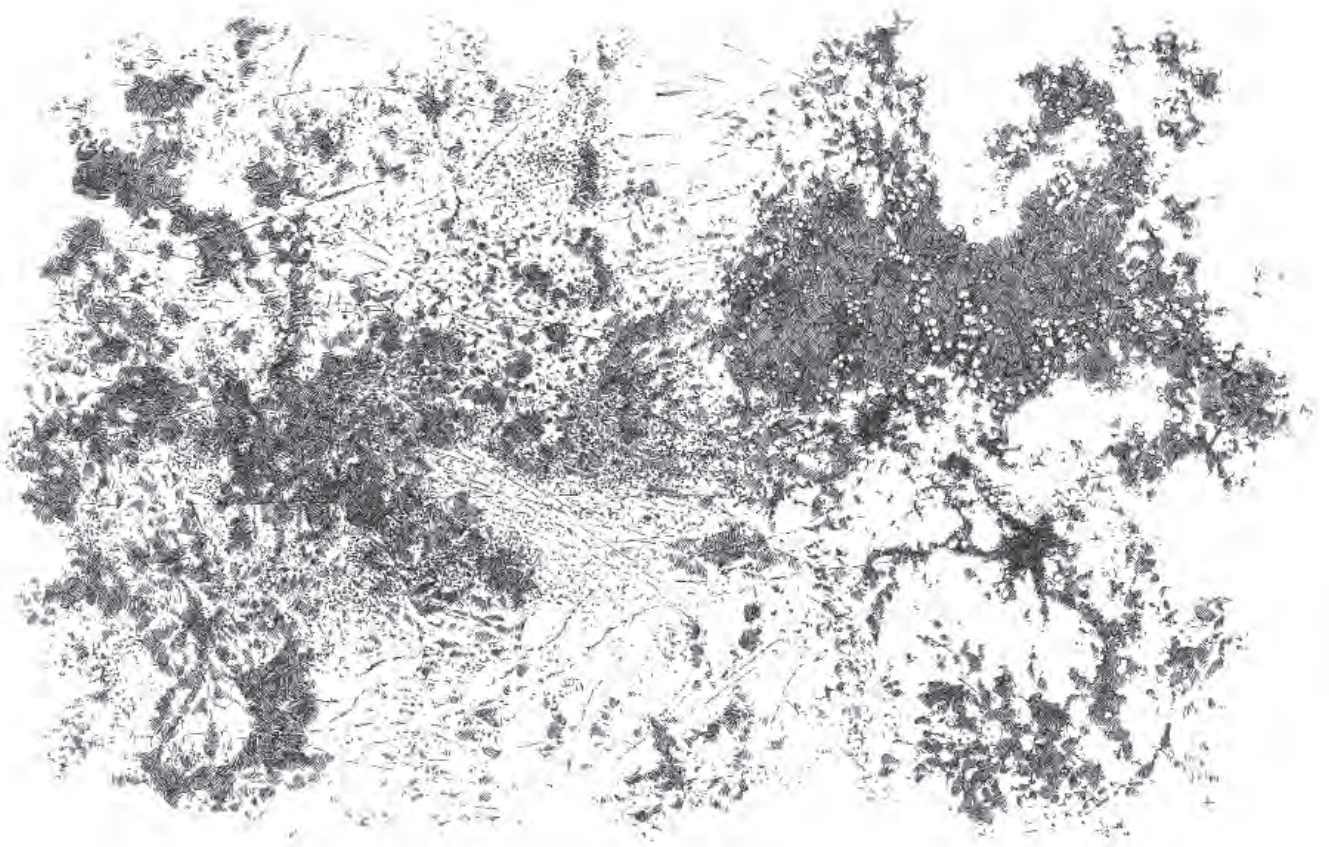

Emine Şahinaz Akalın

o. T. | Druck auf Papier, Zeichnung, Tinte | 21 x 29,7 cm | 80 €

Kontakt über Sahinaz Akalın: mail@sahinaz.de