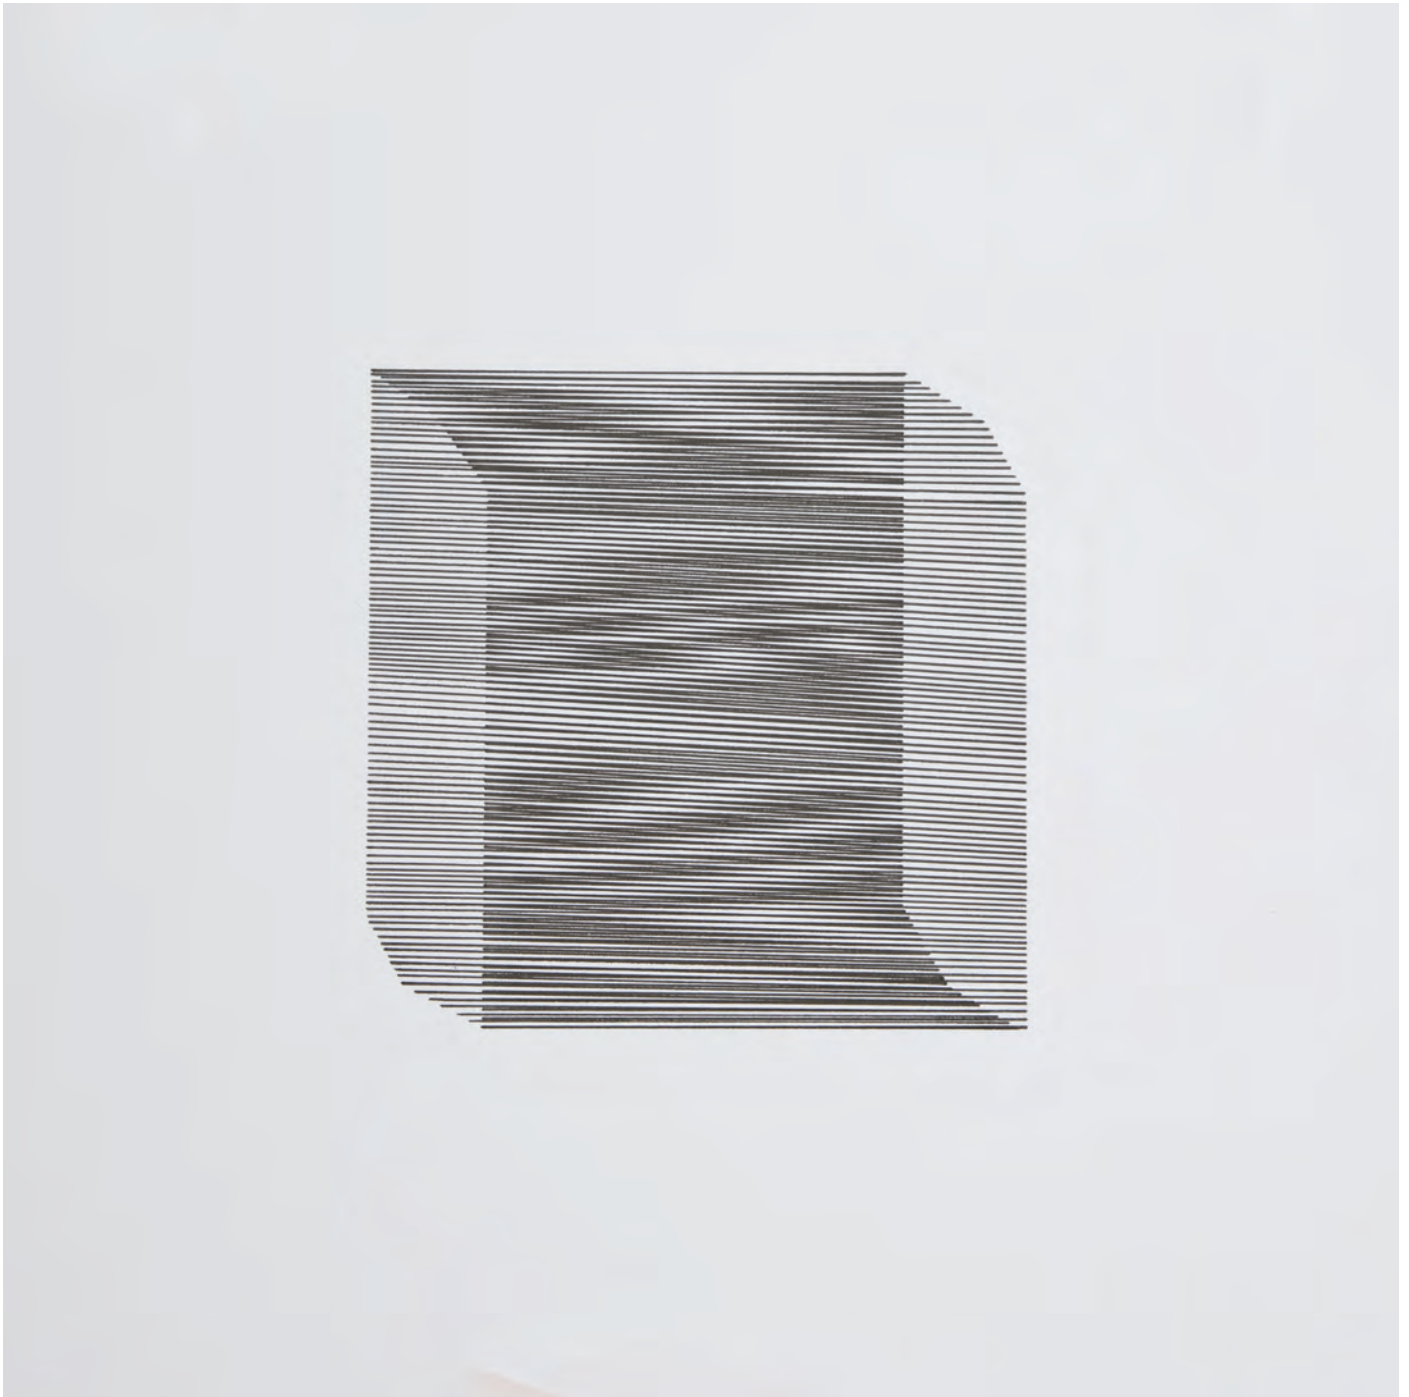

Barbara Höller

CUBE 04 | Tusche auf Karton, gerahmt | 30 x 30 cm | 350 € | 365 € inkl. Rahmen

Kontakt über Sylvia Schultes: s.schultes@frise.de