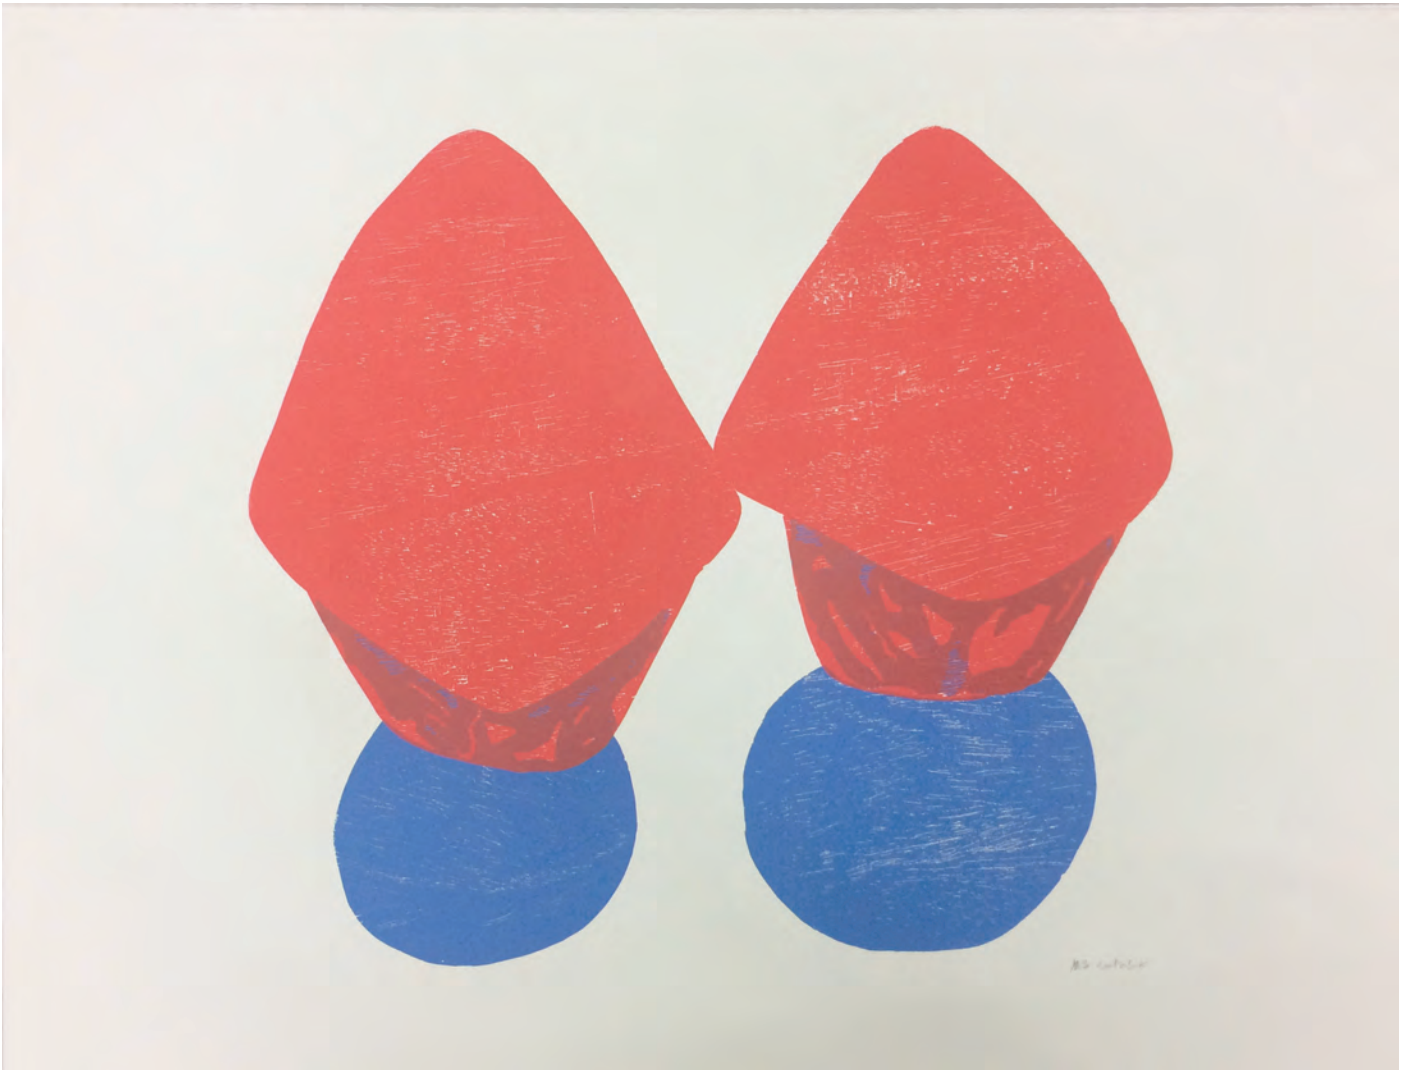

Nobuko Watabiki

ohne Titel | Holzschnitt | 51 x 57 cm | 100 €

Kontakt über Nobuko Watabiki: [nobukowatabiki@yahoo.co.jp](mailto:nbukowatabiki@yahoo.co.jp)