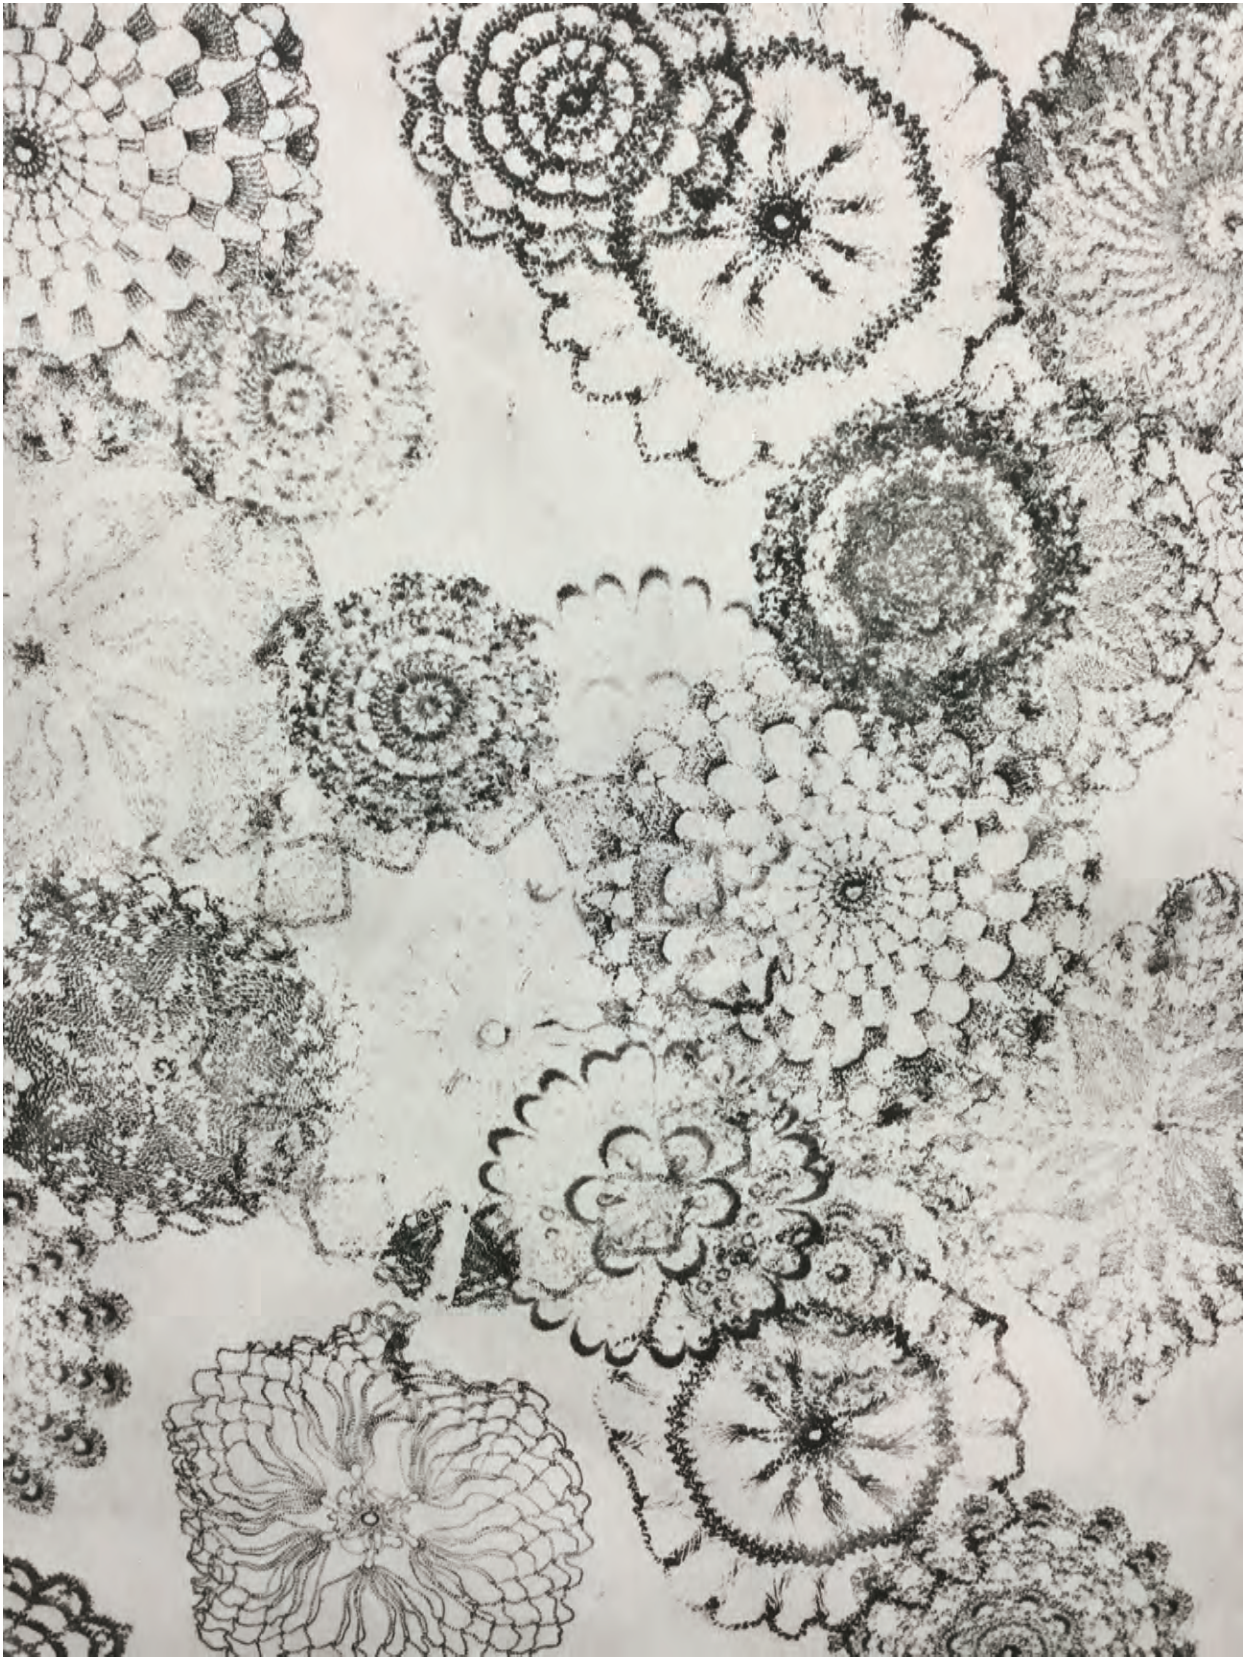

Claudia Behling

Basar | Vernis mou (Radierung) | 50 x 68 cm | 210 €

Kontakt über Claudia Behling: cl.behling@gmx.de