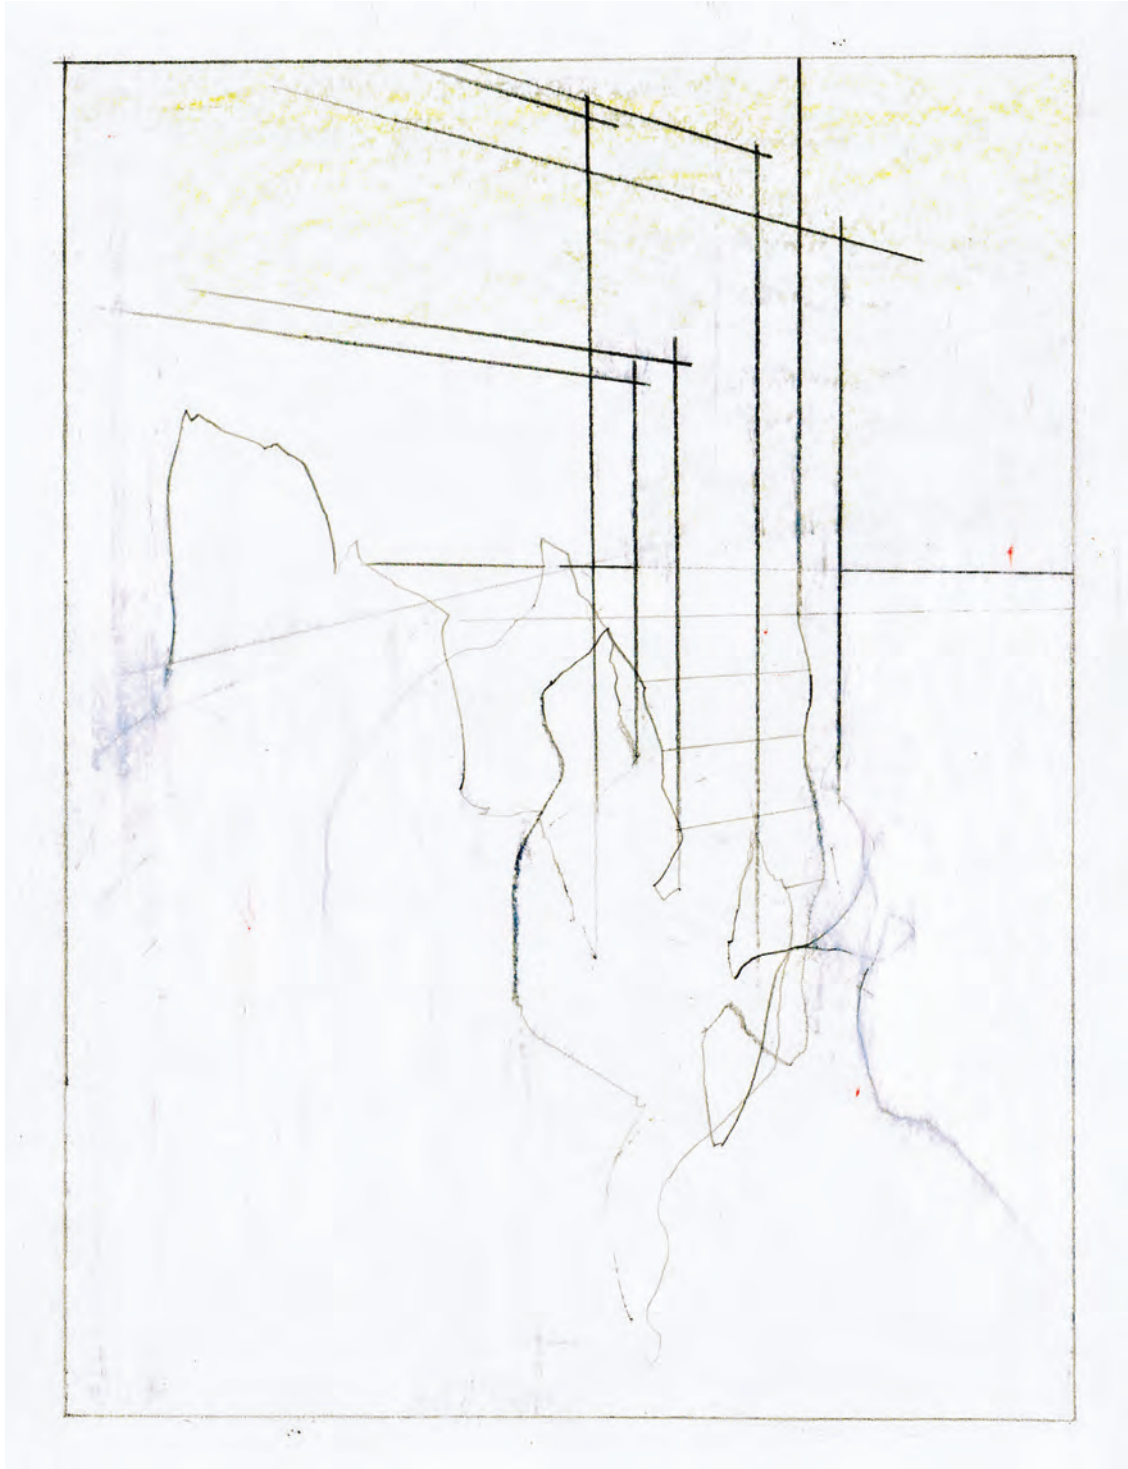

Andreas Schlesinger

GRK-VII-1 | Graphit, Wachskreide auf Papier | 39 x 30 cm | 370 €

Kontakt über Nis Knudsen: nis.knudsen@web.de