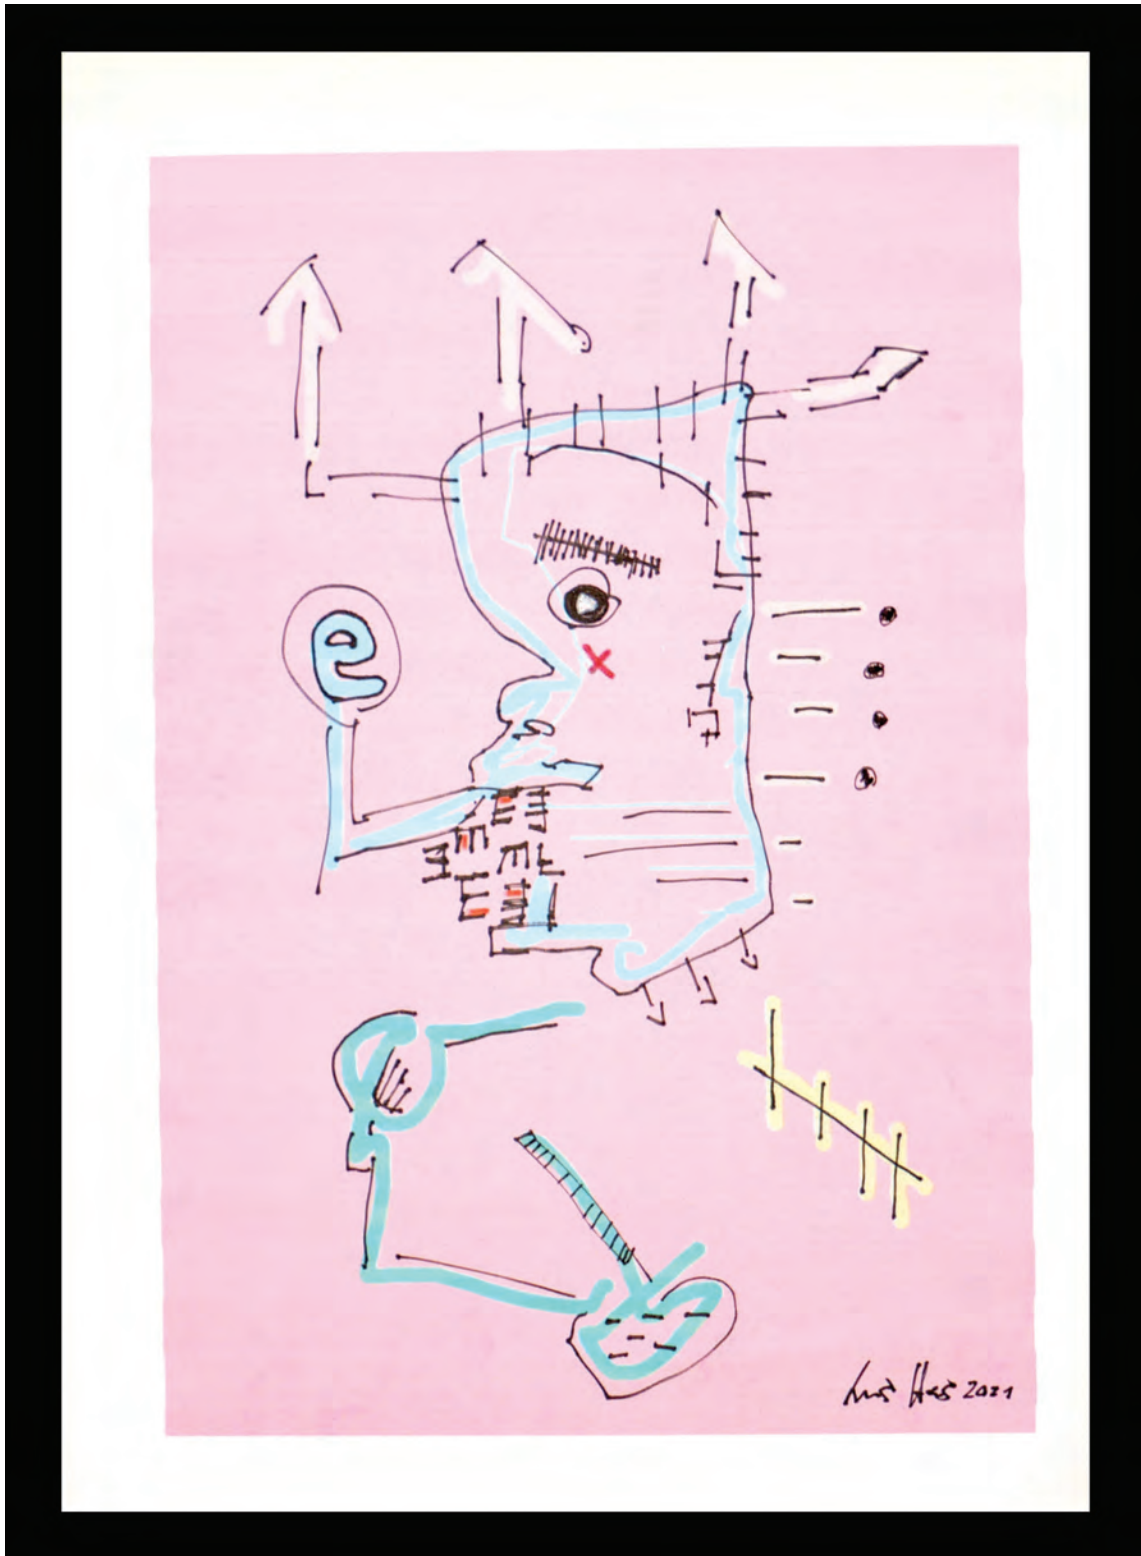

Lauris Heins

untitled | Zeichnung | 18 x 12,7 cm | 120 €

Kontakt über Thomas Rieck: thomasrieck@web.de