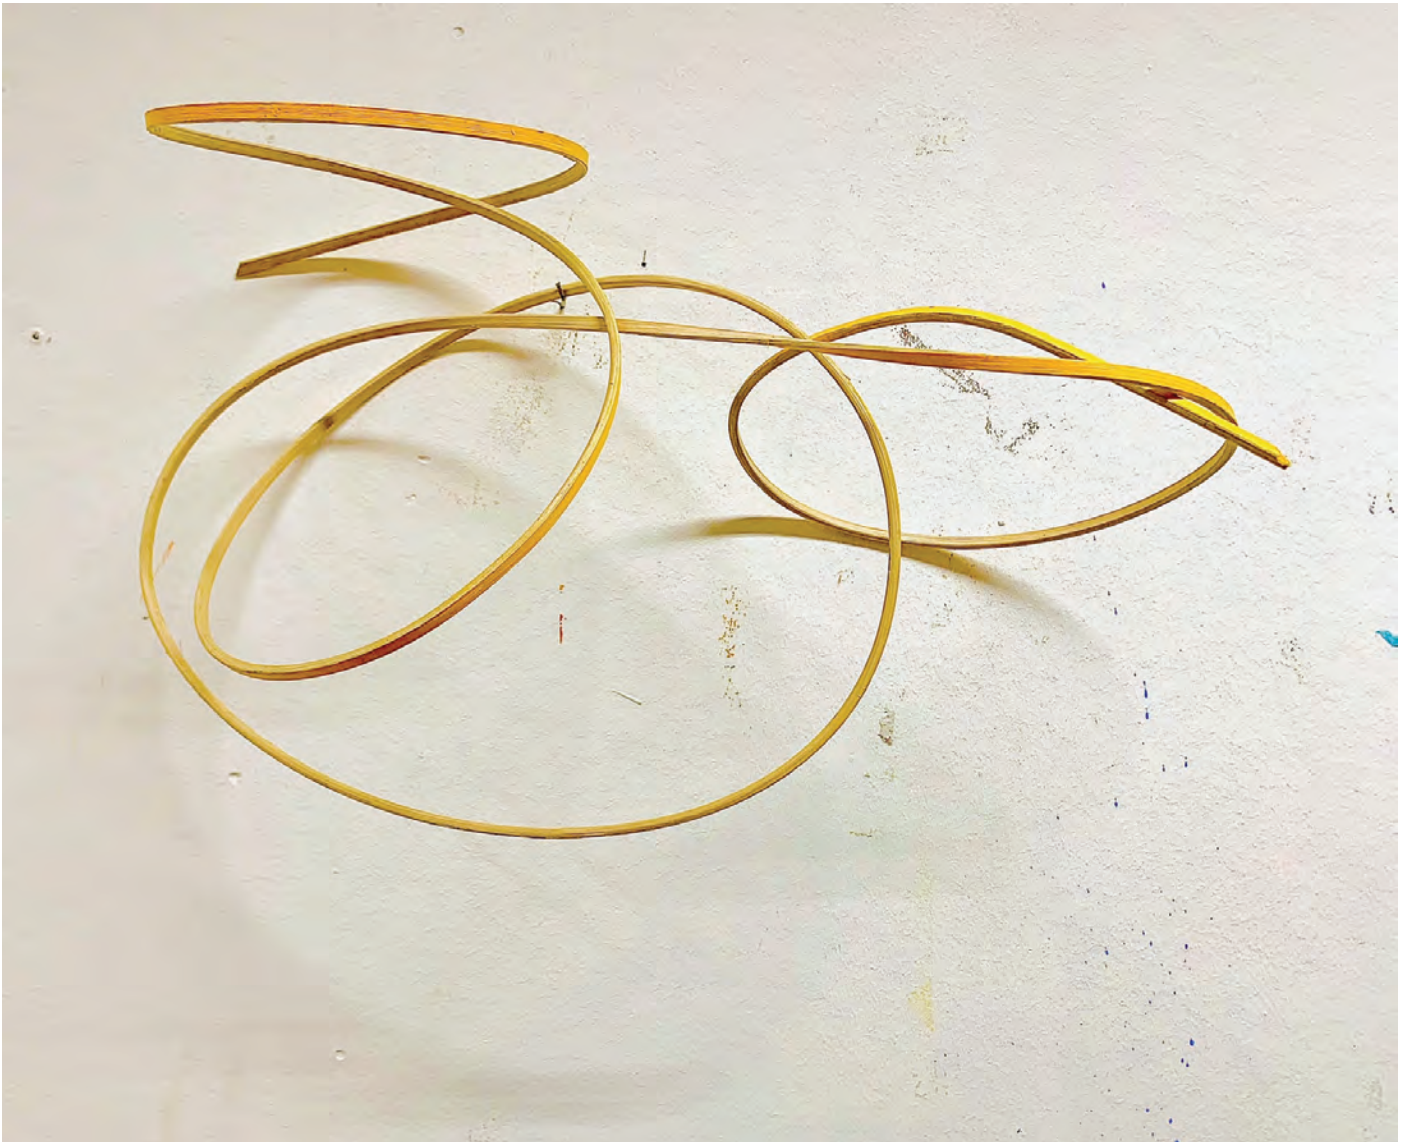

Jack Jeffrey

Untitled | 48x32x21cm | rattan wood, paint | 500 €

Kontakt über Sabine Mohr: binemohr@aol.com