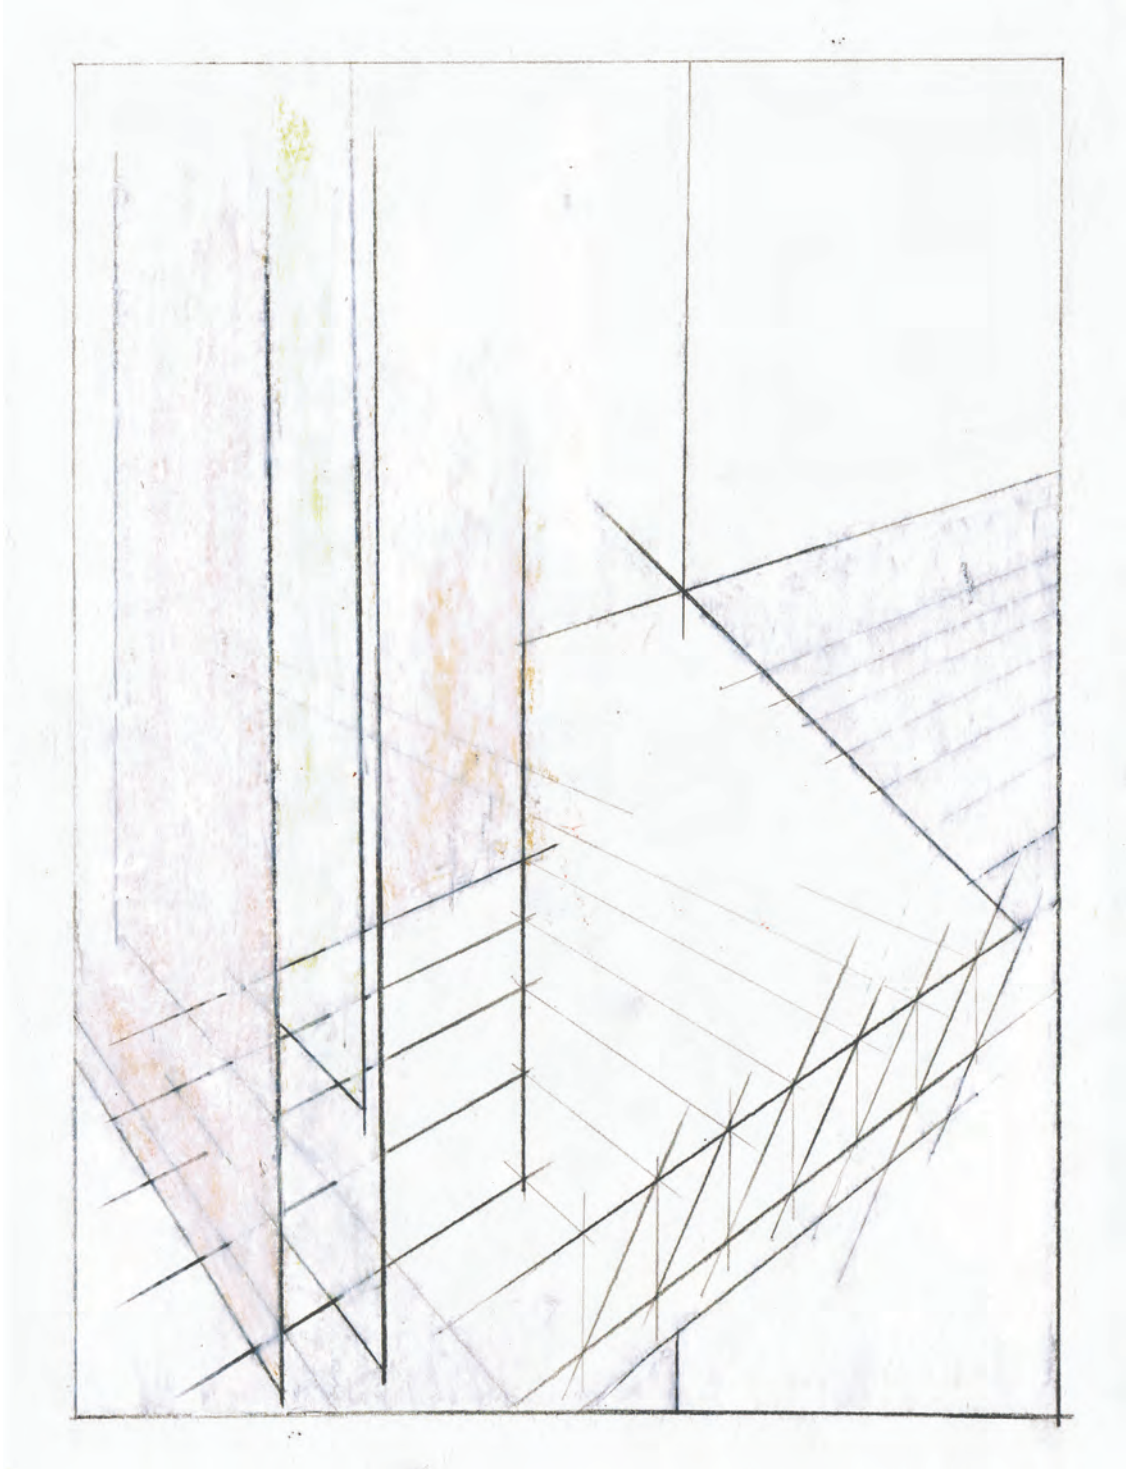

Andreas Schlesinger

GRK-VII-2 | Graphit, Wachskreide auf Papier | 39 x 30 cm | 370 €

Kontakt über Nis Knudsen: nis.knudsen@web.de